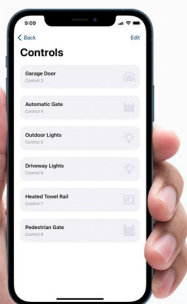

## EliteControl Functions

Arm/Disarm

Stay in Arm/Disarm

Glass Break Sensor

Window Sensor

Indoor Sensor

Outdoor Sensor

Door Sensor

Garage Door Sensor

Smoke Detector

Heat Sensor

## ESL-2 IoT (smartphone integration)

Stay in touch with your home or business with the innovative Elite Control app. Arm & disarm, control functions, live sensor status, history & more

EliteCloud

NZ Designed & Manufactured Security & Automation